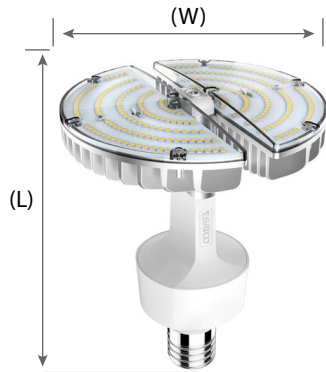

# 360 SWIVEL CORN BULB RETROFIT

QS: SC11335

Mogul EX39 Base  
1.5 inch

## FEATURES:

- CRI: 80+
- Voltage: 100-277V
- Dimmable: Dimming range from 100 to less than or equal to 20 percent depending on dimmer control
- Beam Spread: 360°

## DIMENSIONS:

## MECHANICAL:

- Base: EX39
- Housing Color: White
- Photocell: Multiple Optional Sensors Available
- Burning position: Universal
- Operating frequency: 50/60 Hz
- Built-in surge protection - 4KV
- Operating Temperature: -30C (-22F) to a maximum of +60C (+140F)